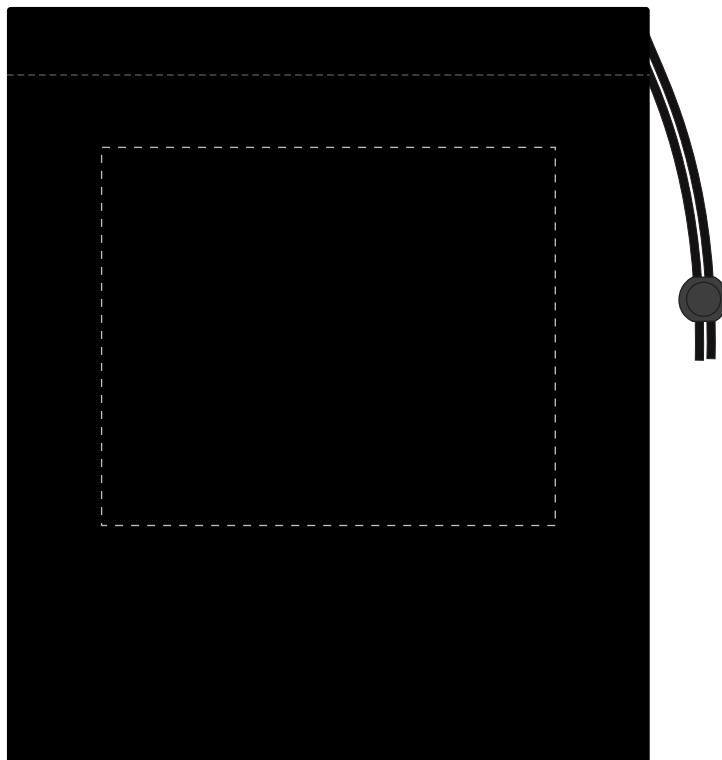

Your Ref:

Quantity:

Product Code: ZP0088

Our Ref:

Version: 1

Product Colour: BLACK

PRINTING CONCERNS:

We stock this item in the following colours

PANTONE REFERENCE(S)

BAG

ARTWORK SCALE 50%

Full Colour Transfer

Product Image for visualisation
- colours may vary

The dashed line is to demonstrate print area and will not appear on your printed item

PLEASE NOTE: